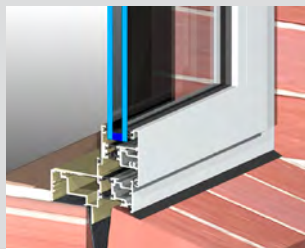

### KEY FEATURES

- Series 726 awning window is designed to suit Australian building-in conditions. Nailing fins (weather bars), building-in lugs and the PVC sill flap assist in installation.
- Series 726 incorporates ThermalHEART® technology giving a true wide thermal break between the outside and inside faces. ThermalHEART® systems perform up to 32% better than traditional aluminium windows and doors.
- Designed to accept Truth™ hardware. This allows us to offer very large casements and awnings fitted with scissor type winders with jamb to stile latches that secure the sashes in the closed position.
- The Truth™ hardware can resist high negative wind loads with the use of winders and side latches.
- The window is compatible (appearance, strength and performance) with the high performance ThermalHEART® hinged, sliding and bi-fold doors.
- ThermalHEART® will accept insulating glass units up to 32mm thick. The typical IGU thickness is 24mm.
- Truth™ awning and casement will accept flyscreens.

Sash designed to accept Truth™ hardware. An added benefit of colour separation possible with ThermalHEART® products - one colour inside and another outside.

Double glazing is used as standard to obtain maximum thermal performance. Dual colour option available as shown above.

Custom building-in lugs secure the jamb to cavity brick wall.  
2mm Radius on the internal corners softens the appearance.

Mullions stop 2mm short of perimeter to suit the 2mm radius on perimeter. Likewise the transoms stop 2mm short of the mullions for the same reason