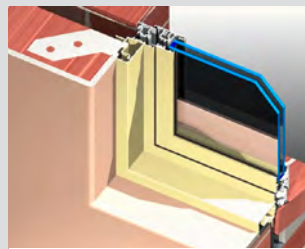

### KEY FEATURES

- Series 726 awning window is designed to suit Australian building-in conditions. Nailing fins (weather bars), building-in lugs and the PVC sill flap assist in installation.
- Series 726 incorporates ThermalHEART® technology giving a true wide thermal break between the outside and inside faces. ThermalHEART® systems perform up to 32% better than traditional aluminium windows and doors.
- Designed to accept Truth™ hardware. This allows us to offer very large casements and awnings fitted with scissor type winders with jamb to stile latches that secure the sashes in the closed position.
- The Truth™ hardware can resist high negative wind loads with the use of winders and side latches.
- The window is compatible (appearance, strength and performance) with the high performance ThermalHEART® hinged, sliding and bi-fold doors.
- ThermalHEART® will accept insulating glass units up to 32mm thick. The typical IGU thickness is 24mm.
- Truth™ awning and casement will accept flyscreens.

Sash designed to accept Truth™ hardware. An added benefit of colour separation possible with ThermalHEART® products - one colour inside and another outside.

Double glazing is used as standard to obtain maximum thermal performance. Dual colour option available as shown above.

Custom building-in lugs secure the jamb to cavity brick wall.  
2mm Radius on the internal corners softens the appearance.

Mullions stop 2mm short of perimeter to suit the 2mm radius on perimeter. Likewise the transoms stop 2mm short of the mullions for the same reason