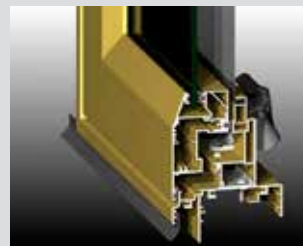

KEY FEATURES

- This high performance awning/casement window has been designed to complement our existing high performance range of Designer Series windows and doors.
- Designed to accept Truth™ hardware. This allows us to offer very large casements and awnings fitted with scissor type winders with jamb to stile latches that secure the sashes in the closed position.
- The Truth™ hardware can resist very high negative wind loads with the use of winders and side latches.
- Low air infiltration, makes the product suitable for air-conditioned buildings.
- 102mm frames, mullion and transom have a soft 2mm internal radius.
- On casements it's possible to clean the external glass face when the sash is in the 90° open position.
- Truth™ awning/casement can be fitted with flyscreens.

Truth™ side latching mechanisms secure the sashes in the closed position, allowing the window to resist high negative wind loads.

The compact Truth™ winder has a foldaway handle for a sleek appearance.

Truth™ awning and casement windows can be fitted with flyscreens.

Series 616TR sashes are hung on heavy duty four bar stays (aluminium or stainless steel).

GENERAL

NB: Maximum panel height and width of Awning sashes are interdependent.