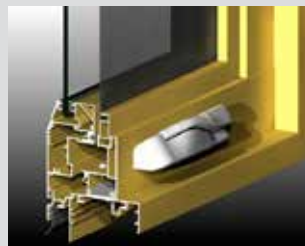

KEY FEATURES

- This high performance awning/casement window has been designed to complement our existing high performance range of Designer Series windows and doors.
- Designed to accept Truth™ hardware. This allows us to offer very large casements and awnings fitted with scissor type winders with jamb to stile latches that secure the sashes in the closed position.
- The Truth™ hardware can resist very high negative wind loads with the use of winders and side latches.
- Low air infiltration, makes the product suitable for air-conditioned buildings.
- 102mm frames, mullion and transom have a soft 2mm internal radius.
- On casements it's possible to clean the external glass face when the sash is in the 90° open position.
- Truth™ awning/casement can be fitted with flyscreens.

Truth™ side latching mechanisms secure the sashes in the closed position, allowing the window to resist high negative wind loads.

The compact Truth™ winder has a foldaway handle for a sleek appearance.

Truth™ awning and casement windows can be fitted with flyscreens.

Series 616TR sashes are hung on heavy duty four bar stays (aluminium or stainless steel).

GENERAL

NB: Maximum panel height and width of Awning sashes are interdependent.