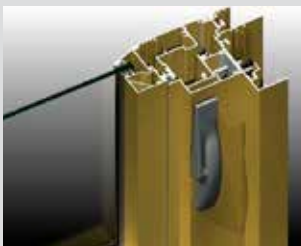

KEY FEATURES

- This high performance awning/casement window has been designed to complement our existing high performance range of Designer Series windows and doors.
- Designed to accept Truth™ hardware. This allows us to offer very large casements and awnings fitted with scissor type winders with jamb to stile latches that secure the sashes in the closed position.
- The Truth™ hardware can resist very high negative wind loads with the use of winders and side latches.
- Low air infiltration, makes the product suitable for air-conditioned buildings.
- 102mm frames, mullion and transom have a soft 2mm internal radius.
- On casements it's possible to clean the external glass face when the sash is in the 90° open position.
- Truth™ awning/casement can be fitted with flyscreens.

Truth™ side latching mechanisms secure the sashes in the closed position, allowing the window to resist high negative wind loads.

The compact Truth™ winder has a foldaway handle for a sleek appearance.

Truth™ awning and casement windows can be fitted with flyscreens.

Series 616TR sashes are hung on heavy duty four bar stays (aluminium or stainless steel).

GENERAL

NB: Maximum panel height and width of Awning sashes are interdependent.